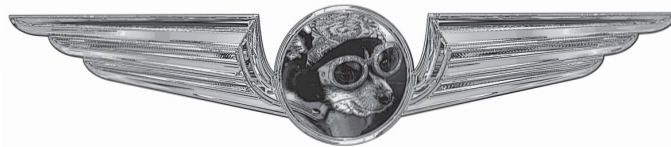

Carrier/Car Seat/Carry-On

To see our full line of products, visit us online at: www.petgearinc.com

CUSTOMER SERVICE HELP DESK

customerservice@petgearinc.com

Toll-Free 877-752-9123 - Eastern Standard Time 8am-3pm, Monday through Friday