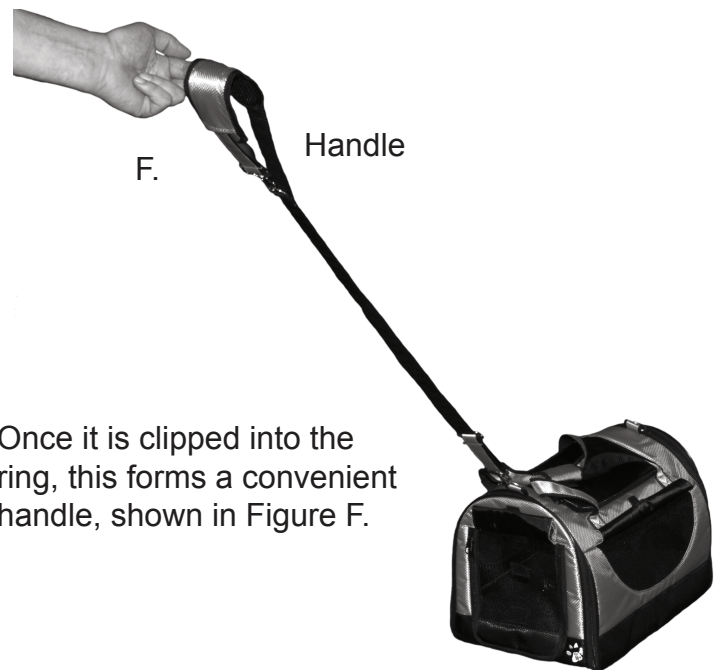

TO USE AS A WHEELED CARRY-ON

1. To use The World Traveler as a wheeled carry-on, unclip one end of the carrying strap from one of the metal rings (located on each side of The World Traveler, shown in Figure D).

2. Next, clip the carrying strap into the metal ring (located near the top of the carrying strap, shown in Figure E).

REPLACEMENT PARTS

Please have your model number ready before calling. Use only **PET GEAR** replacement parts.